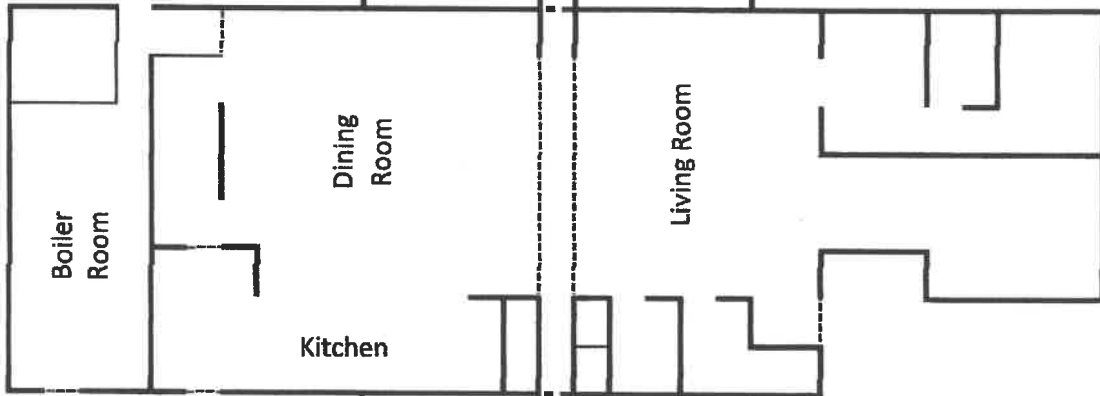

North Wing N.W. Taylor

NORTH

*300kW
Generator*

Cedar Crest Manor - Facility Layout

WEST

EAST
1700 NW
Ft. Sill Blvd.

20' x 20' Pad

*move then
10' from
bldg*